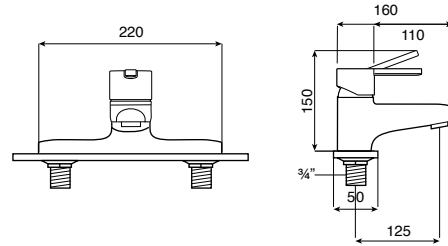

NAIA

Deck-mounted bath filler

TECHNICAL DRAWINGS

FEATURES

- Application: Bath, Shower
- Faucet type: Single-lever
- Finish: Chrome
- Handle position: Top
- Installation type: Deck-mounted
- Waste not included