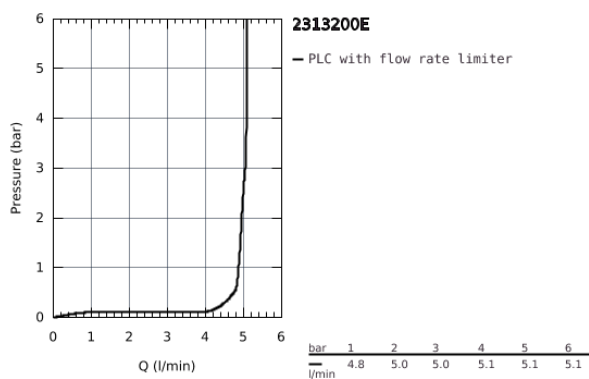

23 132 00E **EUROCUBE BASIN MIXER 1/2"**
S-SIZE

PRODUCT DESCRIPTION

- Colour: Chrome
 - monobloc installation
 - metal lever
 - 28 mm ceramic cartridge with GROHE SilkMove
 - temperature limiter
 - GROHE Long-Life finish
 - GROHE Water Saving SpeedClean mousseur 5.7 l/min
 - GROHE FastFixation Plus installation system
 - smooth body
-
- flexible connection hoses

23 132 00E **EUROCUBE BASIN MIXER 1/2"**
S-SIZE

SPARE PARTS, November 2010 – now

- 1: Lever (Spare part-nr. 46786000)
 - 2: retaining ring (Spare part-nr. 46715000)
 - 3: Cartridge (Spare part-nr. 46580000)
 - 4: Flow restrictor (Spare part-nr. 48159000)
 - 5: Shank mounting kit (Spare part-nr. 46645000)
 - 6: Mounting wrench (Spare part-nr. 19017000)*
- * Optional accessories