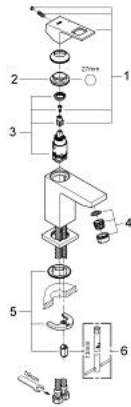

23 132 00E **EUROCUBE BASIN MIXER 1/2"**
S-SIZE

PRODUCT DESCRIPTION

- Colour: Chrome
 - monobloc installation
 - metal lever
 - 28 mm ceramic cartridge with GROHE SilkMove
 - temperature limiter
 - GROHE Long-Life finish
 - GROHE Water Saving SpeedClean mousseur 5.7 l/min
 - GROHE FastFixation Plus installation system
 - smooth body
-
- flexible connection hoses

23 132 00E **EUROCUBE BASIN MIXER 1/2"**
S-SIZE

SPARE PARTS, November 2010 – now

- 1: Lever (Spare part-nr. 46786000)
 - 2: retaining ring (Spare part-nr. 46715000)
 - 3: Cartridge (Spare part-nr. 46580000)
 - 4: Flow restrictor (Spare part-nr. 48159000)
 - 5: Shank mounting kit (Spare part-nr. 46645000)
 - 6: Mounting wrench (Spare part-nr. 19017000)*
- * Optional accessories