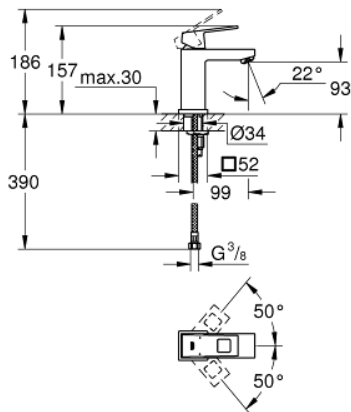

23 132 00E **EUROCUBE BASIN MIXER 1/2"**
S-SIZE

PRODUCT DESCRIPTION

- Colour: Chrome
 - monobloc installation
 - metal lever
 - 28 mm ceramic cartridge with GROHE SilkMove
 - temperature limiter
 - GROHE Long-Life finish
 - GROHE Water Saving SpeedClean mousseur 5.7 l/min
 - GROHE FastFixation Plus installation system
 - smooth body
-
- flexible connection hoses

23 132 00E **EUROCUBE BASIN MIXER 1/2"**
S-SIZE

SPARE PARTS, November 2010 – now

- 1: Lever (Spare part-nr. 46786000)
 - 2: retaining ring (Spare part-nr. 46715000)
 - 3: Cartridge (Spare part-nr. 46580000)
 - 4: Flow restrictor (Spare part-nr. 48159000)
 - 5: Shank mounting kit (Spare part-nr. 46645000)
 - 6: Mounting wrench (Spare part-nr. 19017000)*
- * Optional accessories