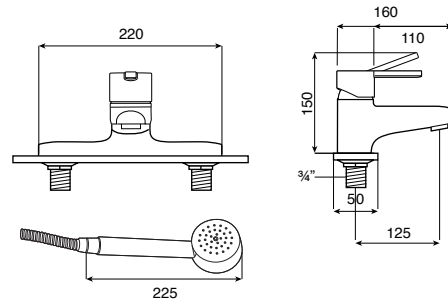

NAIA

Deck-mounted bath-shower mixer

TECHNICAL DRAWINGS

FEATURES

- Application: Bath, Shower
- Faucet type: Single-lever
- Finish: Chrome
- Handle position: Top
- Installation type: Deck-mounted
- Waste not included

EverShine

Naia

Character and sophistication join in this collection of faucets with a minimalist design, born out of a perfect combination of cylindrical and square geometric shapes.