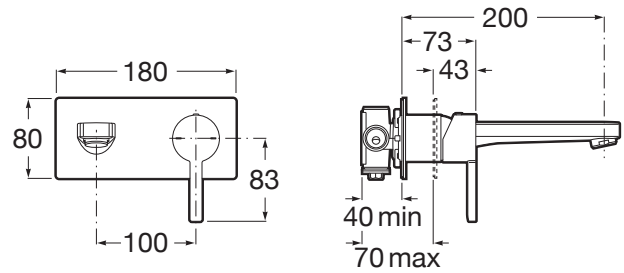

NAIA

Wall-mounted basin mixer. Required: RocaBox A525220603

TECHNICAL DRAWINGS

FEATURES

- Application: Basin
- Faucet type: Single-lever
- Finish: Chrome
- Handle position: Lateral
- Installation type: Built-in
- Waste not included
- Waste type: Waste not included