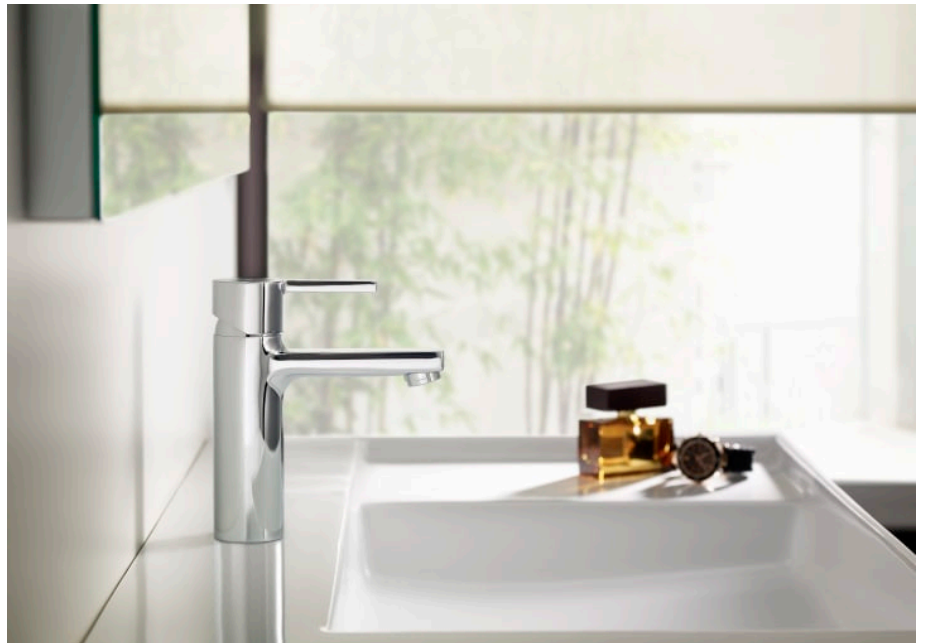

COMPATIBLE WITH

Universal built-in body

525220603

Naia

Character and sophistication join in this collection of faucets with a minimalist design, born out of a perfect combination of cylindrical and square geometric shapes.

INSTALLATION AND USER MANUALS

[Installation manual](#)