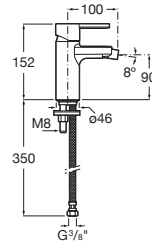

NAIA

Single lever bidet mixer with pop-up waste, Cold Start

TECHNICAL DRAWINGS

FEATURES

Application: Bidet

Faucet type: Single-lever

Flexible supply hoses included

Handle position: Top

Installation type: Deck-mounted

Waste type: Waste not included

SoftTurn®

Naia

Character and sophistication join in this collection of faucets with a minimalist design, born out of a perfect combination of cylindrical and square geometric shapes.