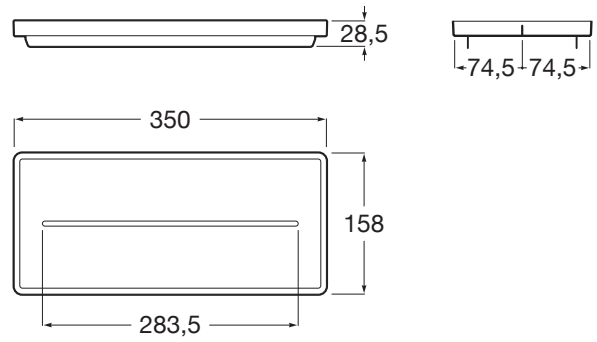

ONA

Tray

DIMENSIONS

Length 350 mm
 Width 158 mm
 Height 29 mm

COLOURS AND FINISHES

TECHNICAL DRAWINGS

FEATURES

Finish: Matt

Installation type: Countertop

Material: Plastic

COMPATIBLE WITH

Wall-hung Fineceramic®
basin

327688..0

Wall-hung Fineceramic®
basin

327689..0

Wall-hung Fineceramic®
basin