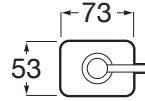

ONA

Over countertop soap dispenser

DIMENSIONS

| | |
|--------|--------|
| Length | 73 mm |
| Width | 53 mm |
| Height | 182 mm |

COLOURS AND FINISHES

TECHNICAL DRAWINGS

FEATURES

Capacity (l): 0.2