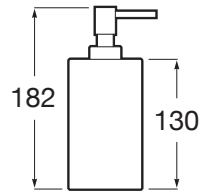

ONA

Over countertop soap dispenser

DIMENSIONS

| | |
|--------|--------|
| Length | 73 mm |
| Width | 53 mm |
| Height | 182 mm |

COLOURS AND FINISHES

TECHNICAL DRAWINGS

FEATURES

Capacity (l): 0.2