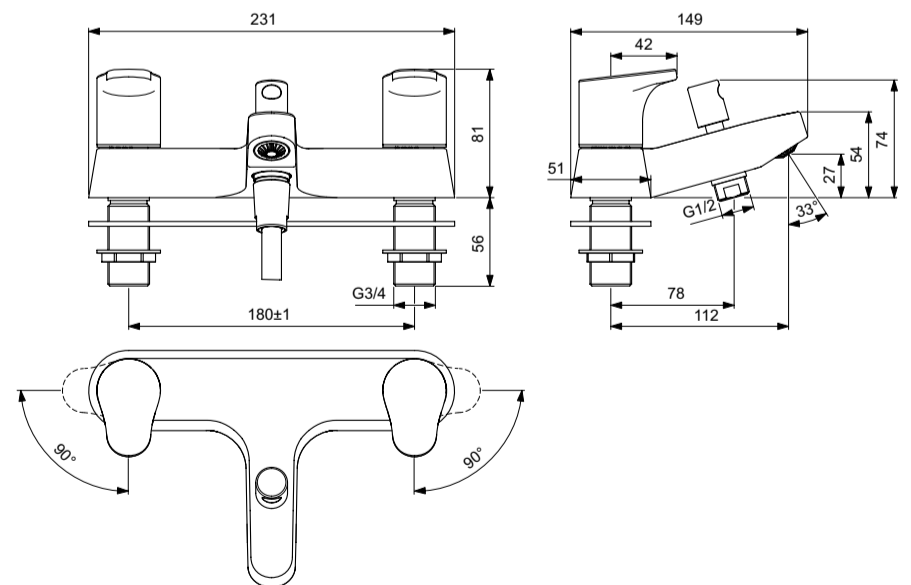

CERABASE

Ideal Standard

08.2022 / B565298

B D057 ..

B D058 ..

Ideal Standard International NV
Corporate Village – Gent Building
Da Vincilaan 2
1935 Zaventem
Belgium

<http://www.idealstandardinternational.com>