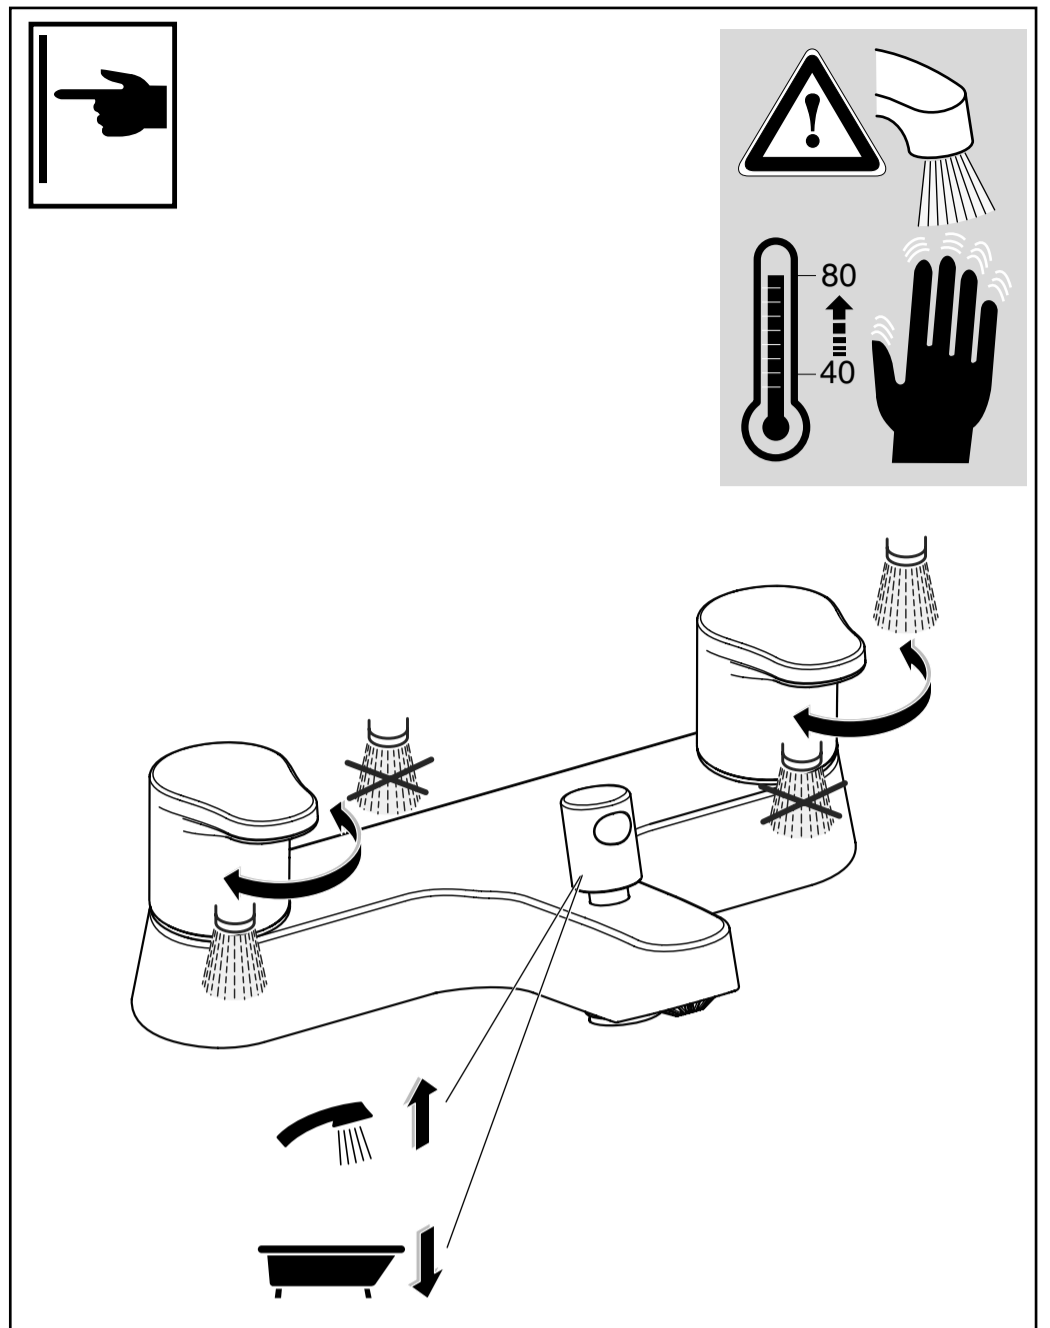

CERABASE

Ideal Standard

08.2022 / B565298

B D057 ..

B D058 ..

Ideal Standard International NV
Corporate Village – Gent Building
Da Vincilaan 2
1935 Zaventem
Belgium

<http://www.idealstandardinternational.com>