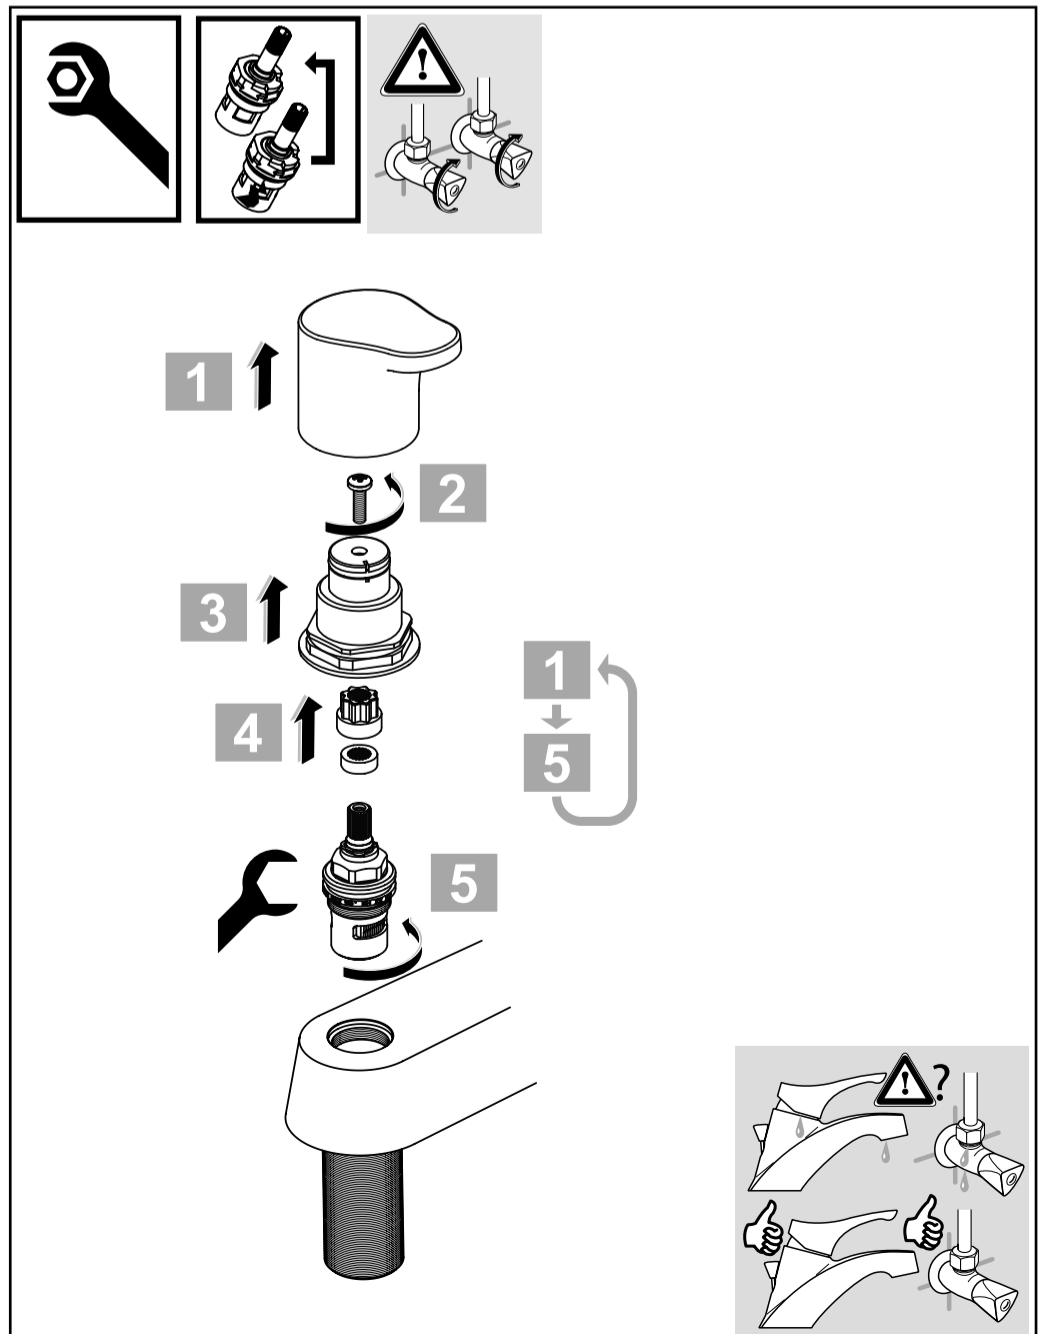

CERABASE

Ideal Standard

08.2022 / B565298

B D057 ..

B D058 ..

Ideal Standard International NV
Corporate Village – Gent Building
Da Vincilaan 2
1935 Zaventem
Belgium

<http://www.idealstandardinternational.com>