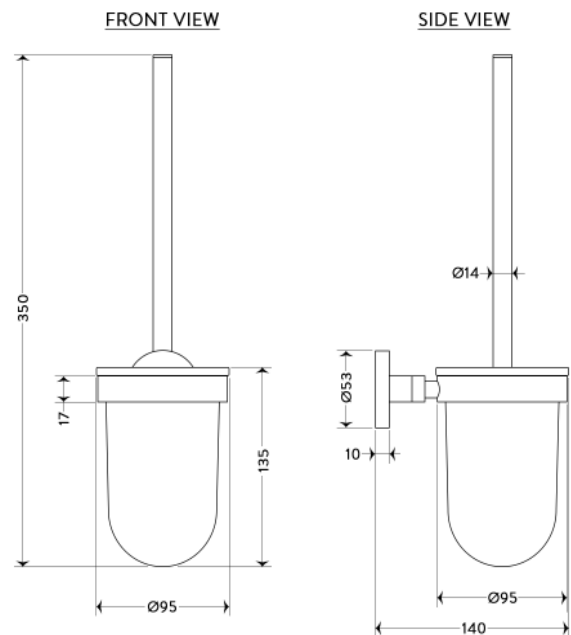

## M-LINE WALL MOUNTED TOILET BRUSH AND HOLDER MB

BDA-MLI-152-A-MB

### Specifications

Brand	BAGNODESIGN
Range	M-LINE
Product code	BDA-MLI-152-A-MB
Finish/Colour	MATT BLACK
Product type	TOILET BRUSH HOLDER
Material	GLASS/BRASS

### Technical Information

TOILET BRUSH AND HOLDER
WALL MOUNTED
PLATED BRASS BRACKET
GLASS HOLDER
SINGLE FIXING POINT
WARRANTY NOT COVERED TOILET BRUSH

### Drawing

Box contents: BRASS BRACKET, GLASS HOLDER, TOILET BRUSH, FIXING KIT, INSTALLATION GUIDE