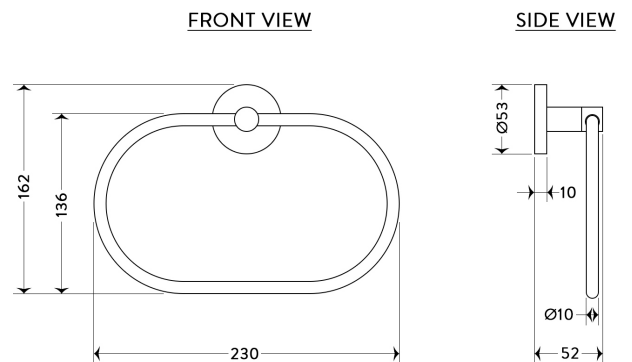

M-LINE TOWEL RING CP

BDA-MLI-702-A-CP

Specifications

Brand	BAGNODESIGN
Range	M-LINE
Product code	BDA-MLI-702-A-CP
Finish/Colour	CHROME
Product type	TOWEL RING
Material	BRASS OTHER

Technical Information

TOWEL RING
WALL MOUNTED
SINGLE FIXING POINT

Lifestyle Image

Drawing

Box contents: TOWEL RING, FIXING KIT, INSTALLATION GUIDE