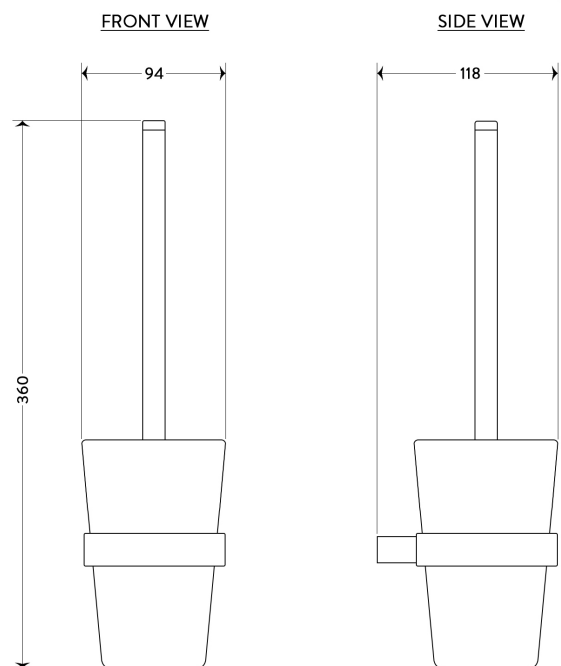

ZEPHYR TOILET BRUSH HOLDER CP

BDA-ZEP-715-CP

Specifications

Brand	BAGNODESIGN
Range	ZEPHYR
Product code	BDA-ZEP-715-CP
Finish/Colour	CHROME
Product type	TOILET BRUSH HOLDER
Material	BRASS OTHER

Technical Information

TOILET BRUSH & HOLDER
WALL MOUNTED
SINGLE FIXING POINT
TOILET BRUSH NOT INCLUDED IN THE WARRANTY

Drawing

Box contents: TOILET BRUSH, BRASS HOLDER, FIXING KIT