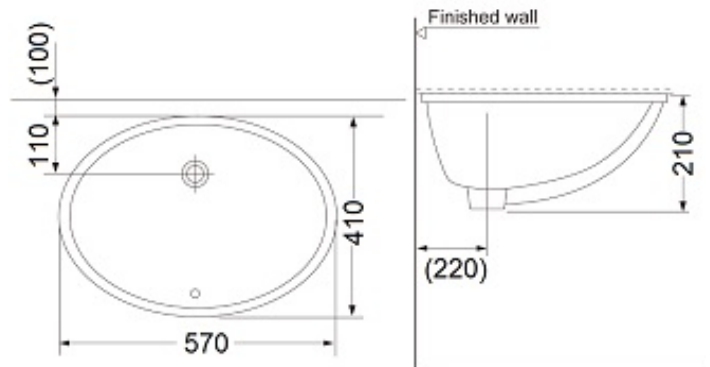

REMO II UNDERCOUNTER WASH BASIN 570 WHITE

BDS-REM-105611-A-WH

Specifications

Brand	BAGNODESIGN
Range	REMO
Product code	BDS-REM-105611-A-WH
Finish/Colour	WHITE
Product type	UNDERCOUNTER BASIN
Material	CERAMIC
Connection Size	1 1/4"

Technical Information

UNDERCOUNTER WASH BASIN
WITH OVERFLOW
RECOMMENDED WASTE BDP-WBB-205-S-XX
REQUIRES BFK-UCNT-KIT
WEIGHT: 10KG
UNDERCOUNTER BASINS ARE NEGATIVE REVEAL
COUNTERTOP EXTENDS OVER THE EDGE OF THE BASIN
ON ALL SIDES BY APPROX. 3-5MM

Lifestyle Image

Drawing

Box contents: UNDERCOUNTER WASH BASIN