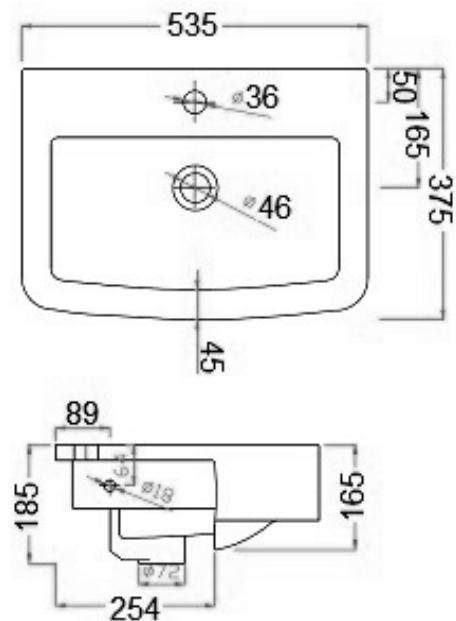

SAVOIA SEMI-RECESSED 1 HOLE WASH BASIN 535 WHITE

BDS-SAV-101-WH

Specifications

Brand	BAGNODESIGN
Range	SAVOIA
Product code	BDS-SAV-101-WH
Finish/Colour	WHITE
Product type	SEMI-RECESSED BASIN
Material	CERAMIC
Connection Size	1 1/4"

Technical Information

SEMI-RECESSED WASH BASIN
1 TAP HOLE
WITH OVERFLOW
RECOMMENDED WASTE BDP-WBB-205-S-XX
FIXING KIT NOT REQUIRED
WEIGHT: 11.88KG

Lifestyle Image

Drawing

Box contents: SEMI-RECESSED WASH BASIN