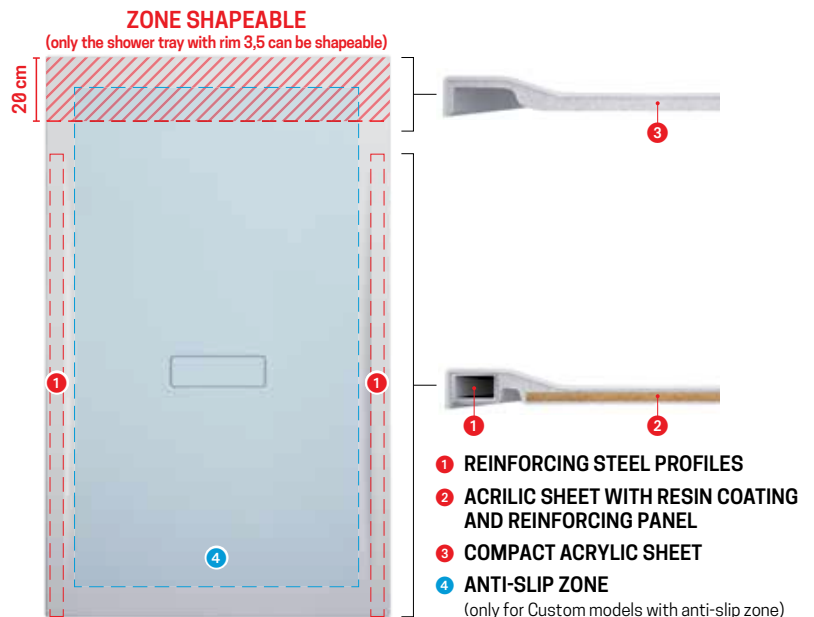

CUSTOM TOUCH

CUSTOM
is the shower tray:

1

AESTHETIC and FUNCTIONAL

The thickness is only 3.5 cm and the new waste system of 50 l/min, allows installations in support or flush floor, for maximum aesthetics and use.

Drain with exhaust flow 50 litres / minute with drain cover plate chromed stainless steel as standard

2

ADAPTABLE

Shapeable to adapt to all architectural needs and available in 6 finishes and colors.

SHOWER TRAYS

3

SOLID and LIGHT

Steel bars run along the profiles of the plate for maintaining optimal flatness in any installation.

CUSTOM TOUCH

STANDING ON FLOOR
BORDE 3,5 CM

Soft white Beige Corda Grey Matt Black

X Embedded in the floor area for unloading H 100