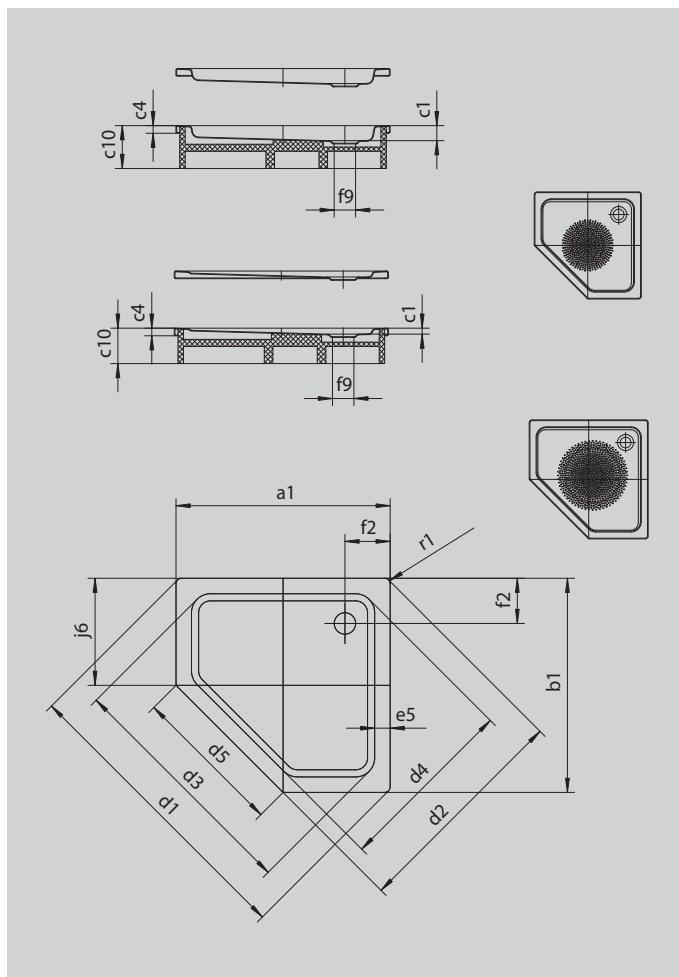

CORNEZZA

- striking pentagonal shower tray
- space-saving shape
- generous standing area with lots of room to move when showering
- elegant corner solution
- made of KALDEWEI steel enamel
- flush-fitting recessed waste cover (only in combination with the KA 90 waste fittings)

Similar illustration

| Model 670 | KA 90 horizontal | KA 90 flat | KA 90 vertical |
|----------------|------------------|------------|----------------|
| Total height | 105 | 85 | 49 |
| Fitting height | 80 | 60 | 80 |

| Model | | 670 |
|--|-------|----------|
| External length | a_1 | 900 mm |
| External width | b_1 | 900 mm |
| Depth inside | c_1 | 25 mm |
| Height of rim | c_4 | 32 mm |
| Width across corners - external length | d_1 | 1254 mm |
| Width across corners - external width | d_2 | 945 mm |
| Width across corners - internal length | d_3 | 1023 mm |
| Width across corners - internal width | d_4 | 765 mm |
| Width of access area | d_5 | 636 mm |
| Width of rim | e_5 | 65 mm |
| Distance bath edge to centre of waste hole | f_2 | 190 mm |
| Diameter of waste hole | f_9 | Ø 90 mm |
| Side length | j_6 | 450 mm |
| External radius | r_1 | 23 mm |
| Net weight | | 19 kg |
| Diameter of anti-slip | | Ø 435 mm |