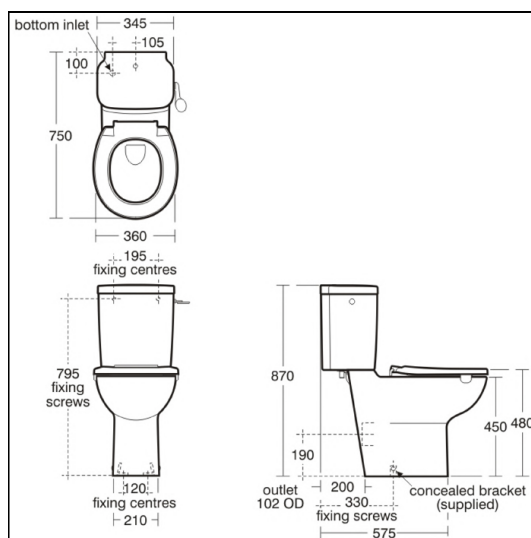

ACCREDITATIONS

S3654(01)

Unified Water Label

▶

4.5

Average Flushing Volume (Litres)

FEATURES