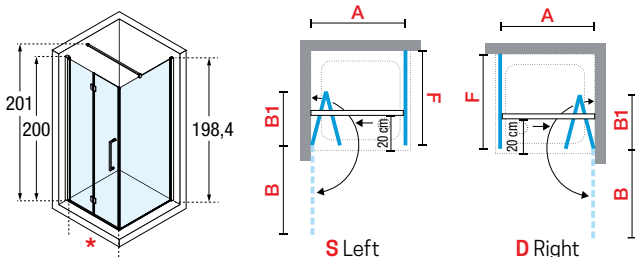

STANDARD SUPPORT BAR SUPPLIED 150 CM

068

Construction of the Code:

Code + Left / Right + Glass + Profile = Final product Code

OPTIONAL

LOWER HORIZONTAL GASKET
FOR ASSEMBLY WITHOUT LOWER SEAL PROFILE

Code	Price
R55SPBOA01-TR	£ 34,80

● IN STOCK UK

(Other products)
Please check availability