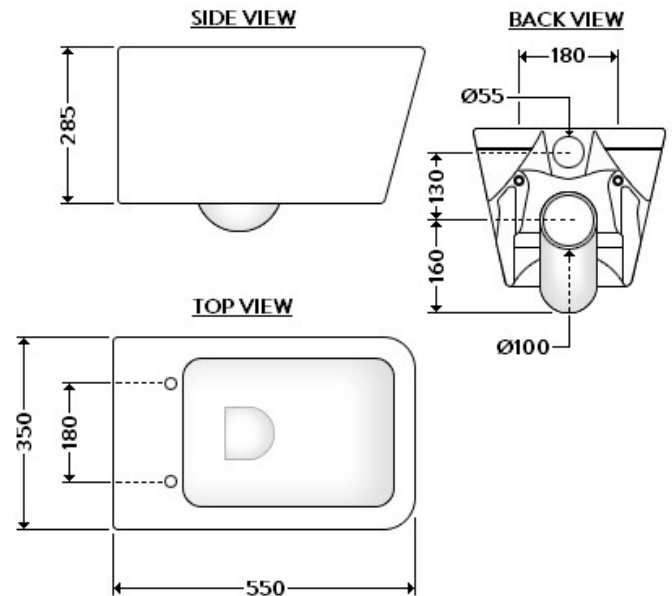

STRATOS WALL MOUNTED RIMLESS WC PAN WH

BDS-STR-320-WH

Specifications

Range	STRATOS
Product code	BDS-STR-320-WH
Finish/Colour	WHITE
Product type	RIMLESS WALL MOUNTED WC
Material	CERAMIC
Connection Size	Ø100MM

Technical Information

WALL MOUNTED RIMLESS WC PAN
P TRAP HORIZONTAL OUTLET
WALL OUTLET ONLY
CONCEALED BOTTOM FIXING
REQUIRES BFK-UNI10-KIT
REQUIRES SEAT COVER BDS-STR-330R-C-WH
SUITABLE FOR 4/2L AND 3.5/2.5L

Lifestyle Image

Drawing

Box contents: WC PAN, INSTALLATION GUIDE