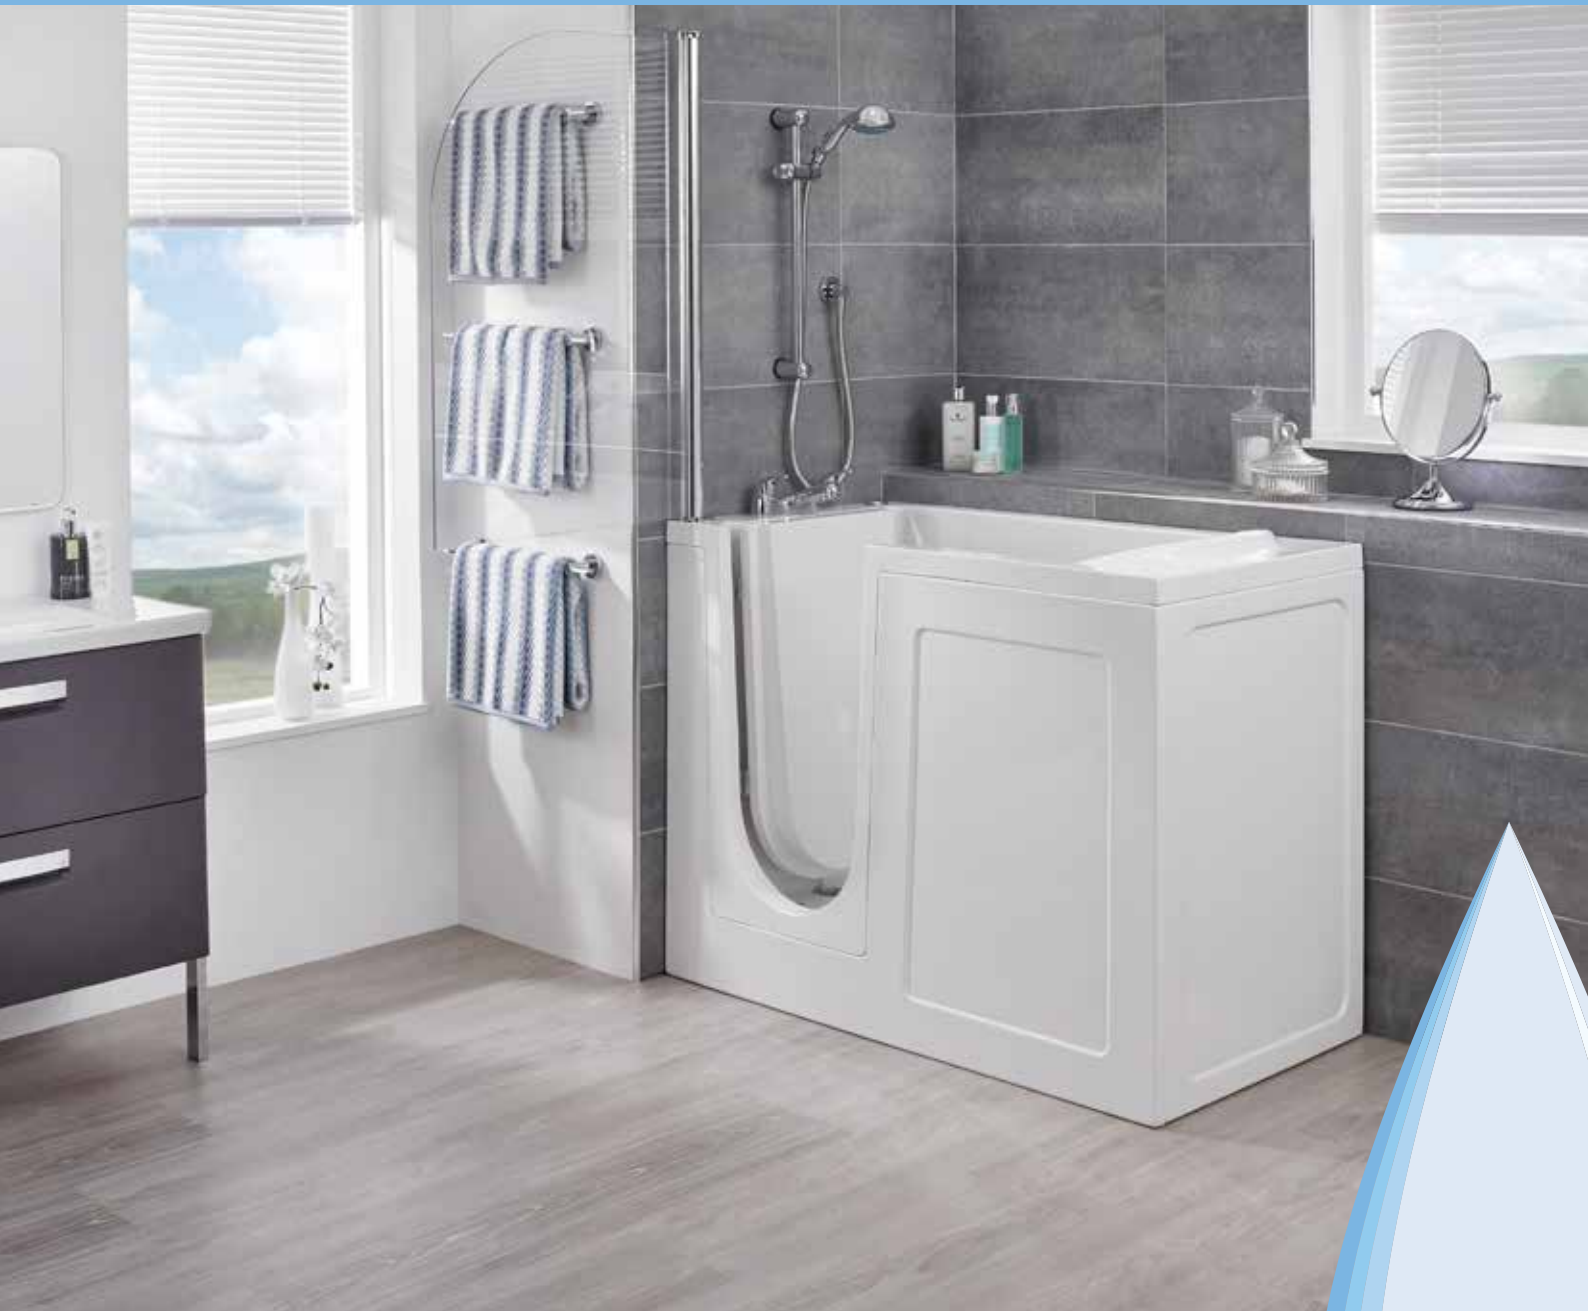

BATHROOM
SUPPLIES
ONLINE.COM

WALK IN BATH PRODUCT GUIDE

Tel: **01482 795165**

Freephone: **0800 6122 606**

www.bathroomsuppliesonline.com

Left Hand Model Shown

Georgia

- Length - 1245mm
- Width - 660mm
- Height - 950mm
- Seat Height - 390mm
- Step Height - 170mm
- Low-level entry for easy access
- Slip-resistant seat and base
- Leak-free door with lifetime seal guarantee
- Inward opening door
- Left or right handed options available
- Internal locking mechanism
- Warmed air 16 jet spa option
- Heated seat option
- Manufactured in the UK
- BioCote antimicrobial technology

Right Hand Model Shown

Vermont

- Length - 950mm
- Width - 660mm
- Height - 930mm
- Seat Height - 390mm
- Step Height - 175mm
- Low-level entry for easy access
- Slip-resistant seat and base
- Leak-free door with lifetime seal guarantee
- Secure side-entry
- Outward opening door
- Left or right handed options available
- External locking mechanism
- Warmed air 16 jet spa option
- Heated seat option
- Manufactured in the UK
- BioCote antimicrobial technology